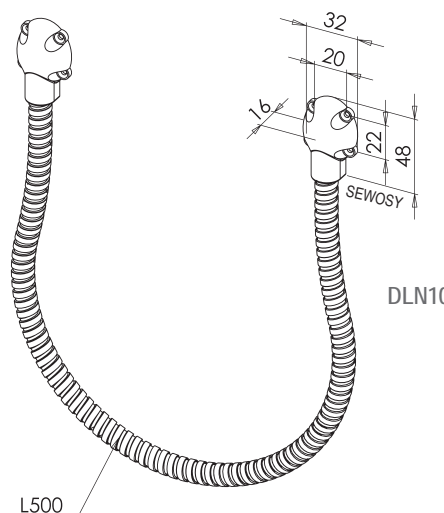

SURFACE-MOUNT DOOR LOOPS

black loops

- End caps in Zamak black finishing
- Integrated door loop holding piece
- Different lengths available
- Fixing screws provided

CHARACTERISTICS

Product number	Dimensions H x W x D	
DLN7	500 x 7 mm	-10 +60 °C
ECRLN7	42,5 x 28 x 14 mm	
DLN10	500 x 10 mm	
ECRLN10	48 x 32 x 16 mm	

DLN7	Black door loop 50 cm diameter 9/7 mm	0,15 kg
RLN7	Black door loop 10 m roll diameter 9/7 mm	0,9 kg
ECRLN7	Black end caps for RLN7 Pack of 20	0,6 kg
DLN10	Black door loop 50 cm diameter 13/10 mm	0,15 kg
RLN10	Black door loop 10 m roll diameter 13/10 mm	1,1 kg
ECRLN10	Black end caps for RLN10 Pack of 20	0,7 kg

Customs code
83071000

DLN10