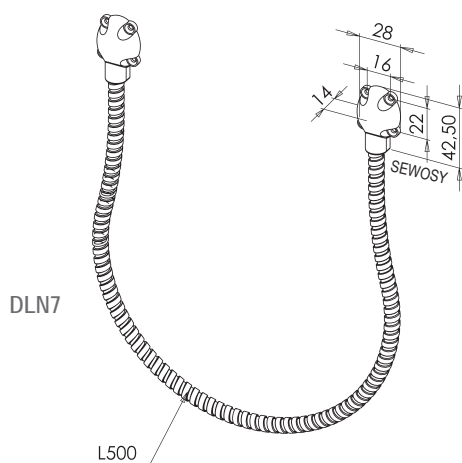

SURFACE-MOUNT DOOR LOOPS

black loops

- End caps in Zamak black finishing
- Integrated door loop holding piece
- Different lengths available
- Fixing screws provided

CHARACTERISTICS

Product number	Dimensions H x W x D	
DLN7	500 x 7 mm	-10 +60 °C
ECRLN7	42,5 x 28 x 14 mm	
DLN10	500 x 10 mm	
ECRLN10	48 x 32 x 16 mm	

DLN7	Black door loop 50 cm diameter 9/7 mm	0,15 kg
RLN7	Black door loop 10 m roll diameter 9/7 mm	0,9 kg
ECRLN7	Black end caps for RLN7 Pack of 20	0,6 kg
DLN10	Black door loop 50 cm diameter 13/10 mm	0,15 kg
RLN10	Black door loop 10 m roll diameter 13/10 mm	1,1 kg
ECRLN10	Black end caps for RLN10 Pack of 20	0,7 kg

Customs code
83071000

DLN7