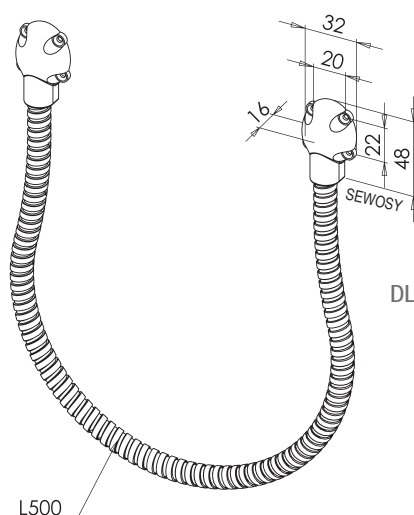

SURFACE-MOUNT DOOR LOOPS

white loops

- End caps in Zamak white finishing
- Integrated door loop holding piece
- Different lengths available
- Fixing screws provided

CHARACTERISTICS

Product number	Dimensions H x W x D	
DLB7	500 x 7 mm	-10 +60 °C
ECRLB7	42,5 x 28 x 14 mm	
DLB10	500 x 10 mm	
ECRLB10	48 x 32 x 16 mm	

DLB7	White door loop 50 cm diameter 9/7 mm	0,15 kg
RLB7	White door loop 10 m roll diameter 9/7 mm	0,9 kg
ECRLB7	White end caps for RLB7 Pack of 20	0,6 kg
DLB10	White door loop 50 cm diameter 13/10 mm	0,15 kg
RLB10	White door loop 10 m roll diameter 13/10 mm	1,1 kg
ECRLB10	White end caps for RLB10 Pack of 20	0,7 kg

Customs code
83071000

L500

DLB10

L500