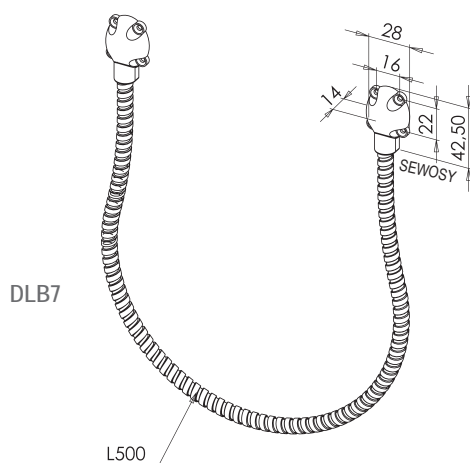

# SURFACE-MOUNT DOOR LOOPS

white loops

- End caps in Zamak white finishing
- Integrated door loop holding piece
- Different lengths available
- Fixing screws provided

DLB7

## CHARACTERISTICS

Product number	Dimensions H x W x D	
DLB7	500 x 7 mm	-10 +60 °C
ECRLB7	42,5 x 28 x 14 mm	
DLB10	500 x 10 mm	
ECRLB10	48 x 32 x 16 mm	

DLB7	White door loop 50 cm diameter 9/7 mm	0,15 kg
RLB7	White door loop 10 m roll diameter 9/7 mm	0,9 kg
ECRLB7	White end caps for RLB7 Pack of 20	0,6 kg
DLB10	White door loop 50 cm diameter 13/10 mm	0,15 kg
RLB10	White door loop 10 m roll diameter 13/10 mm	1,1 kg
ECRLB10	White end caps for RLB10 Pack of 20	0,7 kg

Customs code  
83071000

DLB7

L500

DLB10

L500